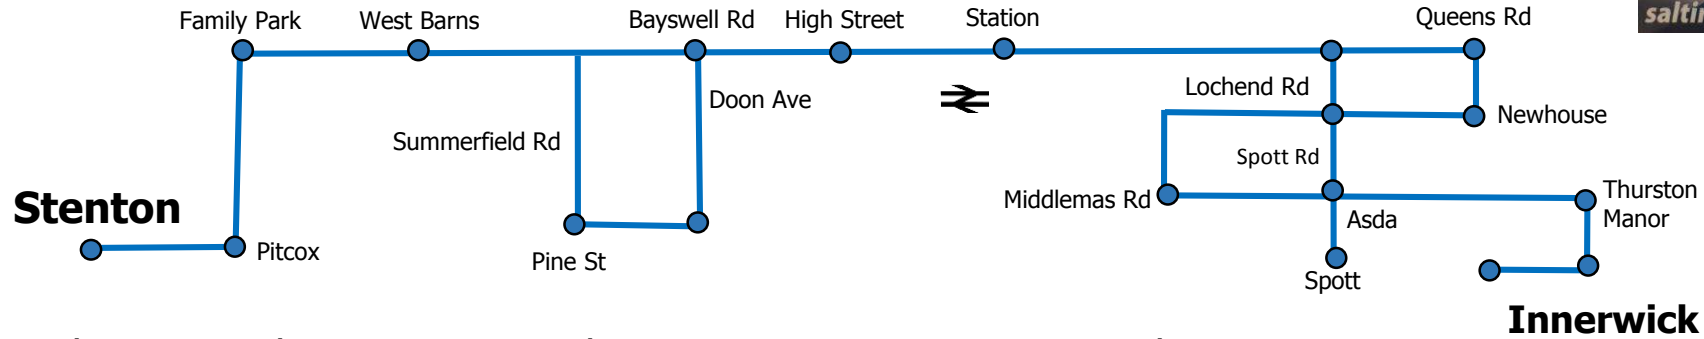

# ROUTE MAP

## 130 Dunbar Rural

### Dunbar

**Adult Fares**  
**Flat Fare of £1.50**  
**Over this route**

Monday to Sunday- Serving Dunbar, Stenton, Spott & Innerwick