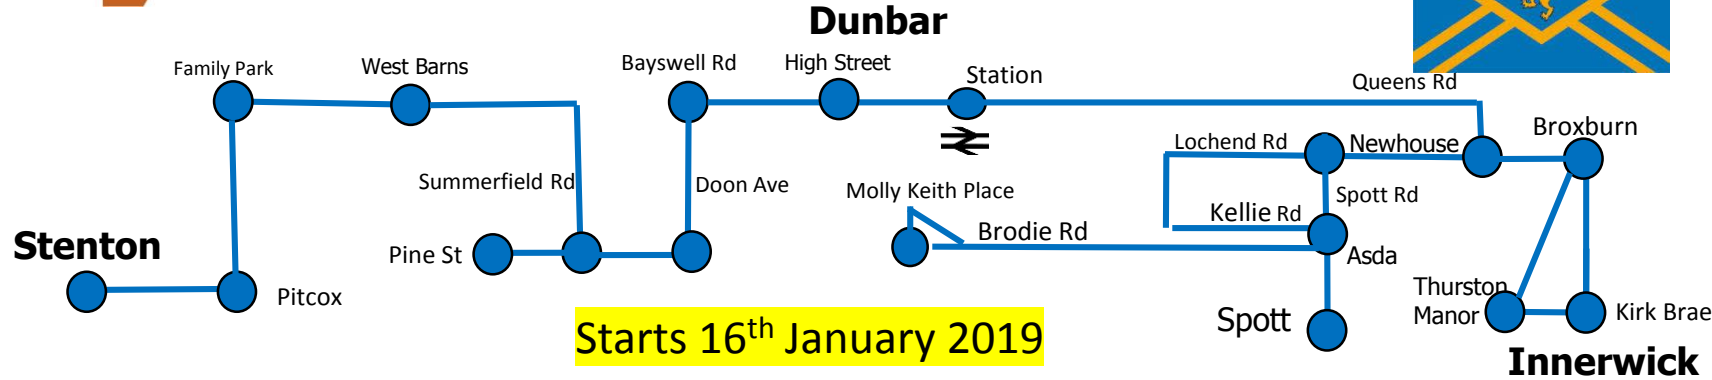

ROUTE MAP

130 Dunbar Rural

Starts 16th January 2019

**Adult Fares
Flat Fare of £1.50
Over this route**

Monday to Saturday- Serving Dunbar, Stenton, Spott & Innerwick

Sundays Only

Innerwick				11.32	11.32					16.18	16.18							
Thurston Manor					11.35						16.21							
Broxburn				11.29	11.40					16.13	16.26							
Newhouse Avenue				11.24						16.08								
Spott Village		9.44	9.46					14.52	15.00									
Dunbar Spott Rd Asda	8.45	9.39	9.51	11.21			12.38	13.30	14.47	15.10	16.05		17.24	9.15	10.19	12.15	13.19	14.59
Brodie Rd	8.50		9.56				12.33	13.35			16.00		17.19	9.20	10.14	12.20	13.14	14.54
Dunbar Spott Rd Asda	8.55	9.39	10.01	11.21	11.43	12.28	13.40	14.47	15.10	15.55	16.29	17.14	9.25	10.09	12.25	13.09	14.05	14.49
Lochend Road	8.58	9.36	10.04	11.18	11.46	12.25	13.43	14.44	15.13	15.52	16.32	17.11	9.28	10.06	12.28	13.06	14.08	14.46
Newhouse Avenue	9.00	9.34	10.06	11.15	11.48	12.22	13.45	14.41	15.15	15.49	16.34	17.08	9.30	10.04	12.30	13.04	14.10	14.44
Railway Station Rd End	9.02		10.08		11.50		13.47		15.17		16.36		9.32		12.32		14.12	
High Street	9.04	9.31	10.10	11.12	11.52	12.19	13.49	14.38	15.19	15.46	16.38	17.05	9.34	10.01	12.34	13.01	14.14	14.41
Bayswell Rd	9.06	9.29	10.12	11.10	11.54	12.17	13.51	14.36	15.21	15.44	16.40	17.03	9.36	9.59	12.36	12.59	14.16	14.39
Pine Street	9.11	9.24	10.17	11.05	11.59	12.12	13.56	14.31	15.26	15.39	16.45	16.58	9.41	9.54	12.41	12.54	14.21	14.34
West Barns	9.16	9.19	10.22	11.00	12.04	12.07	14.01	14.26	15.31	15.34	16.50	16.53	9.46	9.49	12.46	12.49	14.26	14.29
South Belton			10.28	10.55			14.07	14.21										
Pitcox			10.31	10.52			14.10	14.18										
Stenton			10.34	10.49			14.13	14.15										